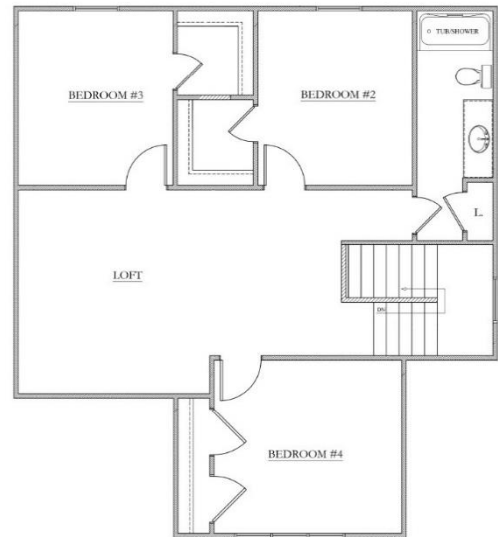

THE TYRASAURUS

Second Floor

Main Floor

- 2606 SQFT
- 4 BEDROOMS
- 2.5 BATHS
- 3 CAR GARAGE
- OPEN LIVING CONCEPT

HOME SQUARE FOOTAGES ARE APPROXIMATE AND ARE SUBJECT TO CHANGE. ALL HOME PLANS CAN BE PLACED ON A BASEMENT.