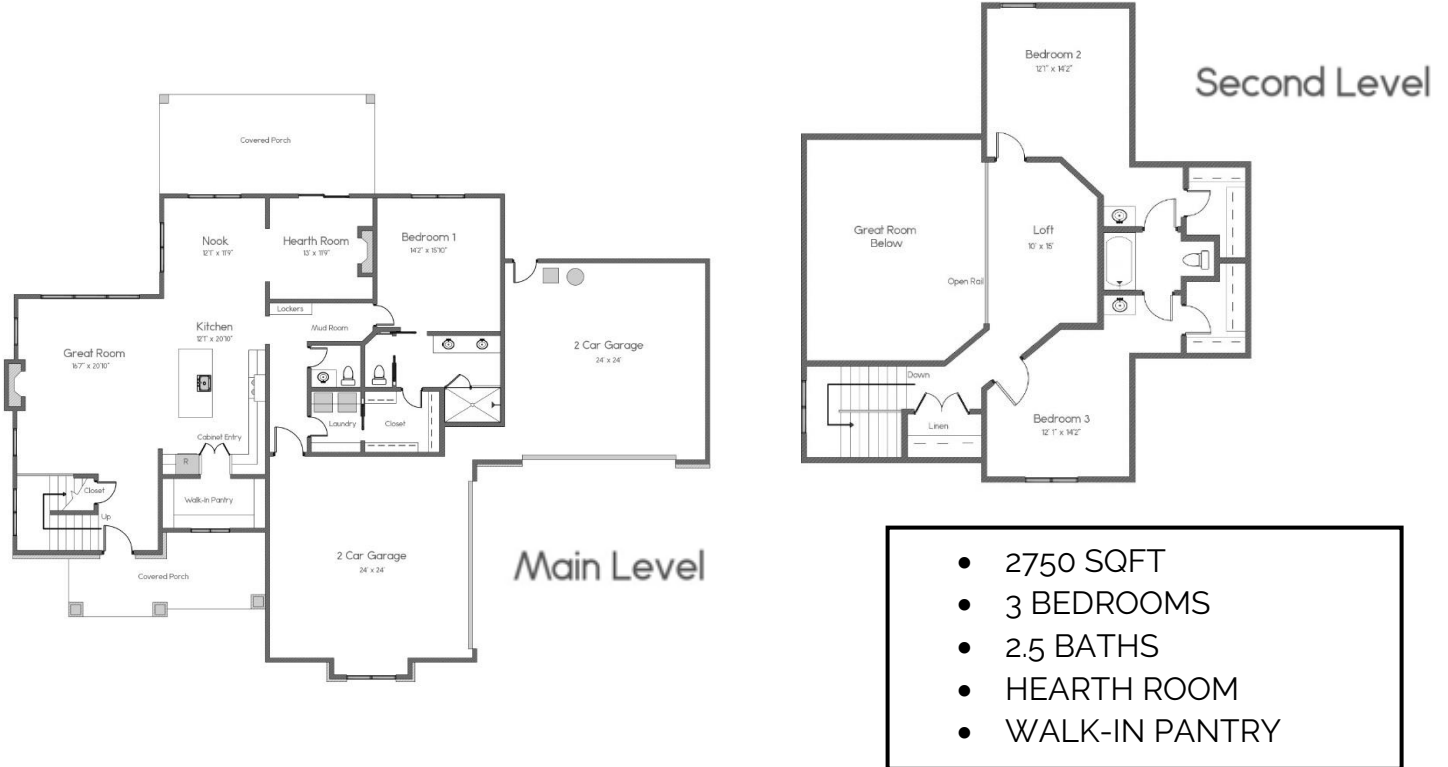

THE BRONTOSAURUS

HOME SQUARE FOOTAGES ARE APPROXIMATE AND ARE SUBJECT TO CHANGE. ALL HOME PLANS CAN BE PLACED ON A BASEMENT.