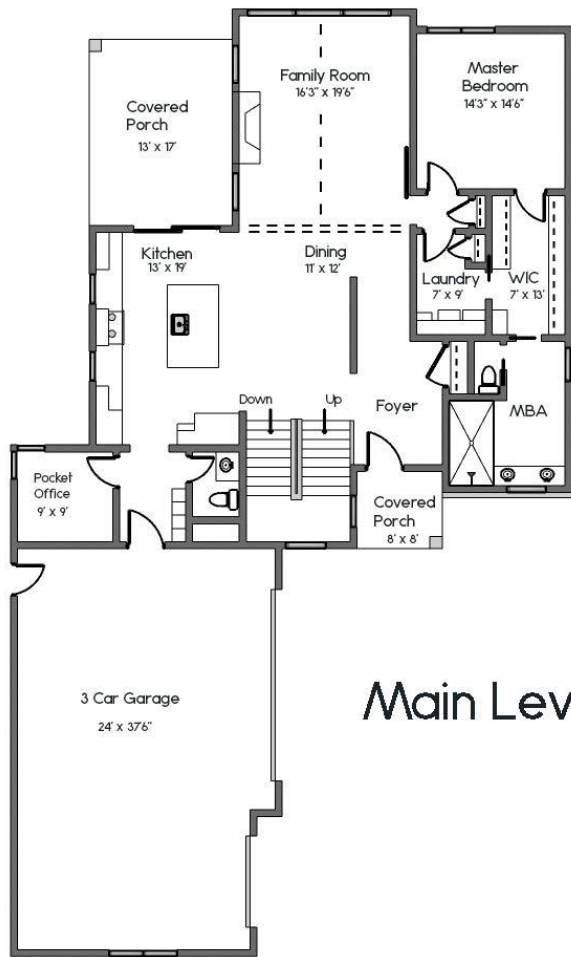

THE NOASAURUS

- 2750 SQFT
- 3 BEDROOMS
- 2.5 BATHS
- 3 CAR GARAGE
- OPEN LIVING CONCEPT
- OFFICE

HOME SQUARE FOOTAGES ARE APPROXIMATE AND ARE SUBJECT TO CHANGE. ALL HOME PLANS CAN BE PLACED ON A BASEMENT.