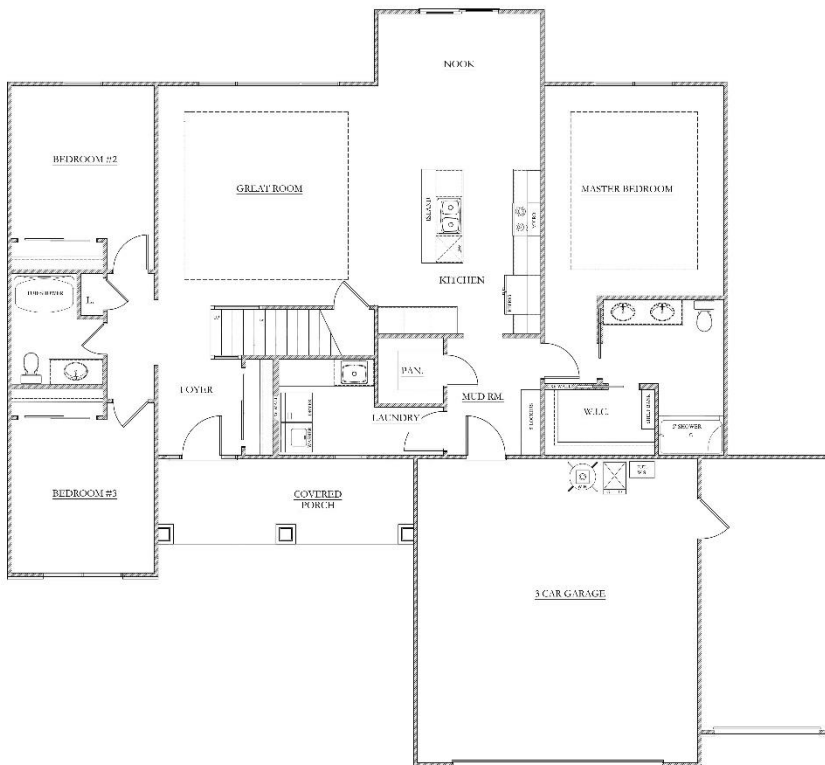

THE MEGALOSAURUS

Main Floor

Second Floor

- 2234 SQFT
- 3 BEDROOMS
- 2 BATHS
- 3 CAR GARAGE
- OPEN LIVING CONCEPT
- OFFICE
- BONUS/FLEX ROOM

HOME SQUARE FOOTAGES ARE APPROXIMATE AND ARE SUBJECT TO CHANGE. ALL HOME PLANS CAN BE PLACED ON A BASEMENT.