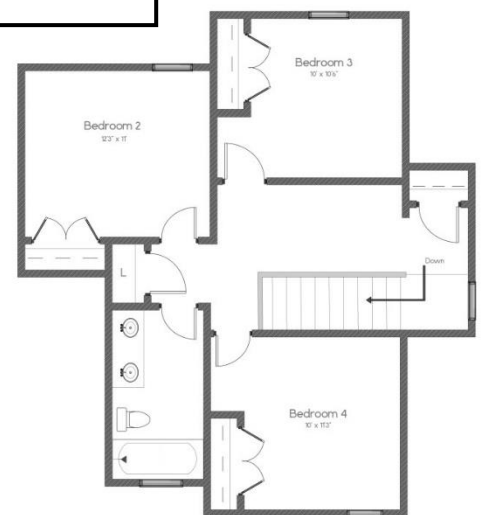

THE VALDOSAURUS

Main Level

- 2630 SQFT
- 4 BEDROOMS
- 2.5 BATHS
- 3 CAR GARAGE
- TRI-LEVEL CONCEPT
- WALK IN CLOSETS
- OFFICE
- COVERED PATIO

Second Level

Lower Level

HOME SQUARE FOOTAGES ARE APPROXIMATE AND ARE SUBJECT TO CHANGE. ALL HOME PLANS CAN BE PLACED ON A BASEMENT.