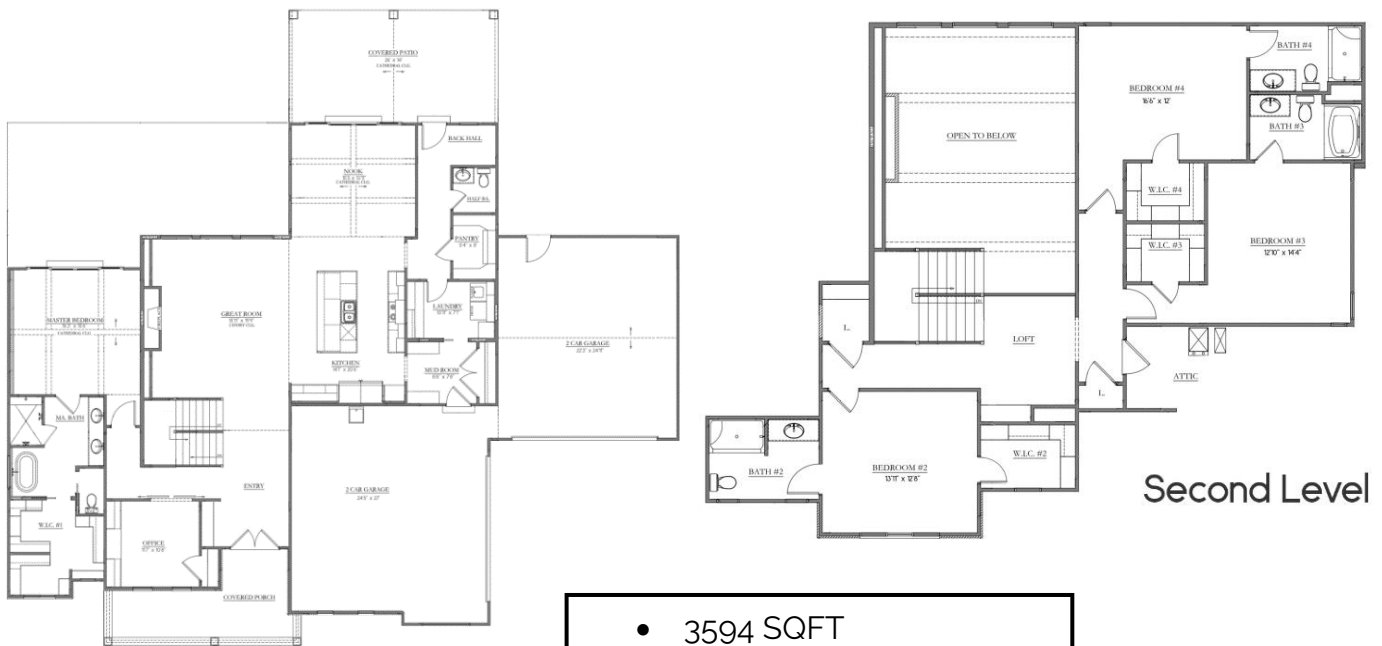

THE KOTASAURUS

First Level

Second Level

- 3594 SQFT
- 4 BEDROOMS
- 4.5 BATHS
- OPEN LIVING CONCEPT

HOME SQUARE FOOTAGES ARE APPROXIMATE AND ARE SUBJECT TO CHANGE. ALL HOME PLANS CAN BE PLACED ON A BASEMENT.