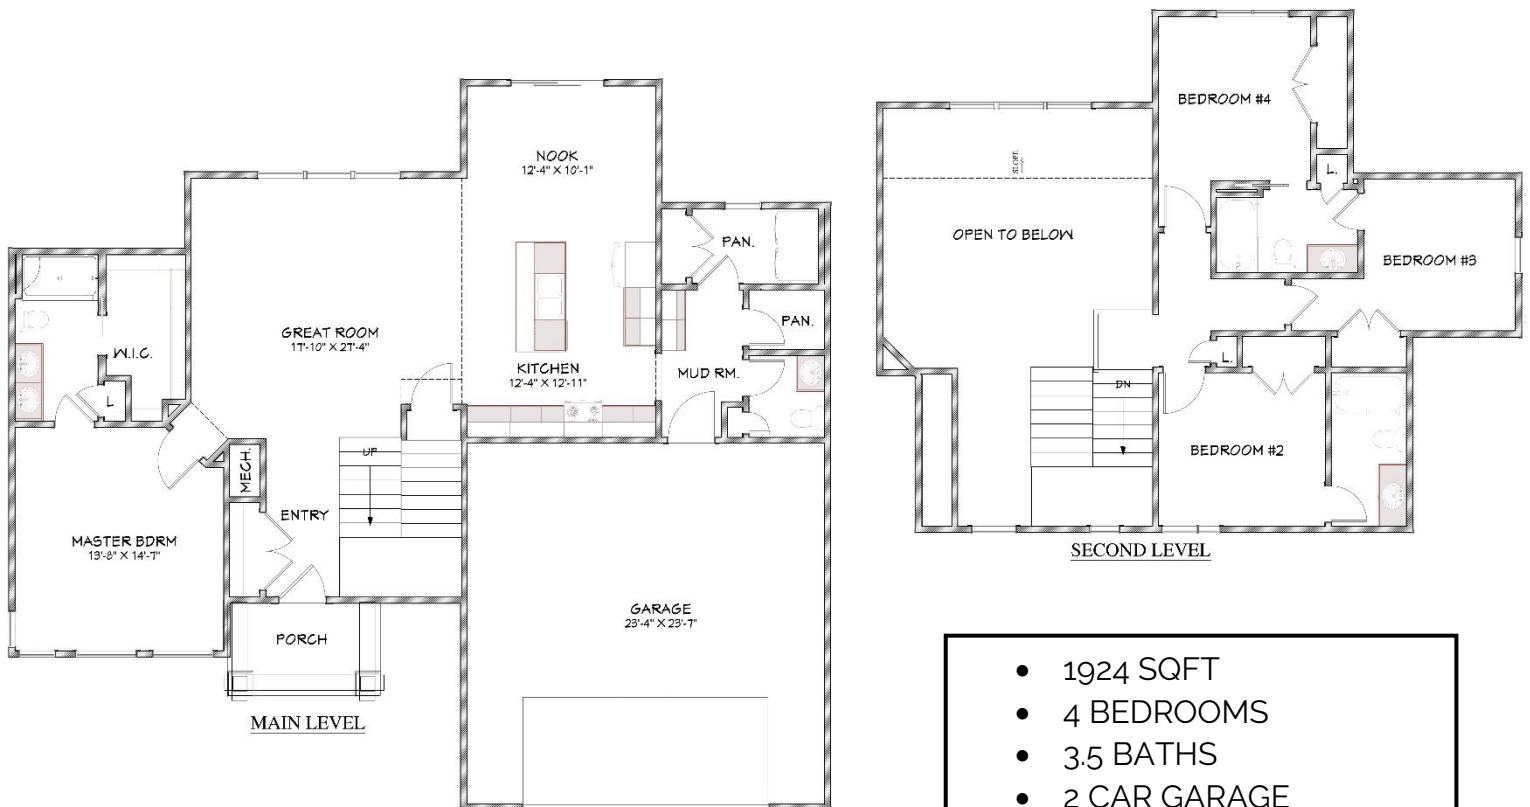

THE BRACHIOSAURUS

- 1924 SQFT
- 4 BEDROOMS
- 3.5 BATHS
- 2 CAR GARAGE
- OPEN LIVING CONCEPT

HOME SQUARE FOOTAGES ARE APPROXIMATE AND ARE SUBJECT TO CHANGE. ALL HOME PLANS CAN BE PLACED ON A BASEMENT.