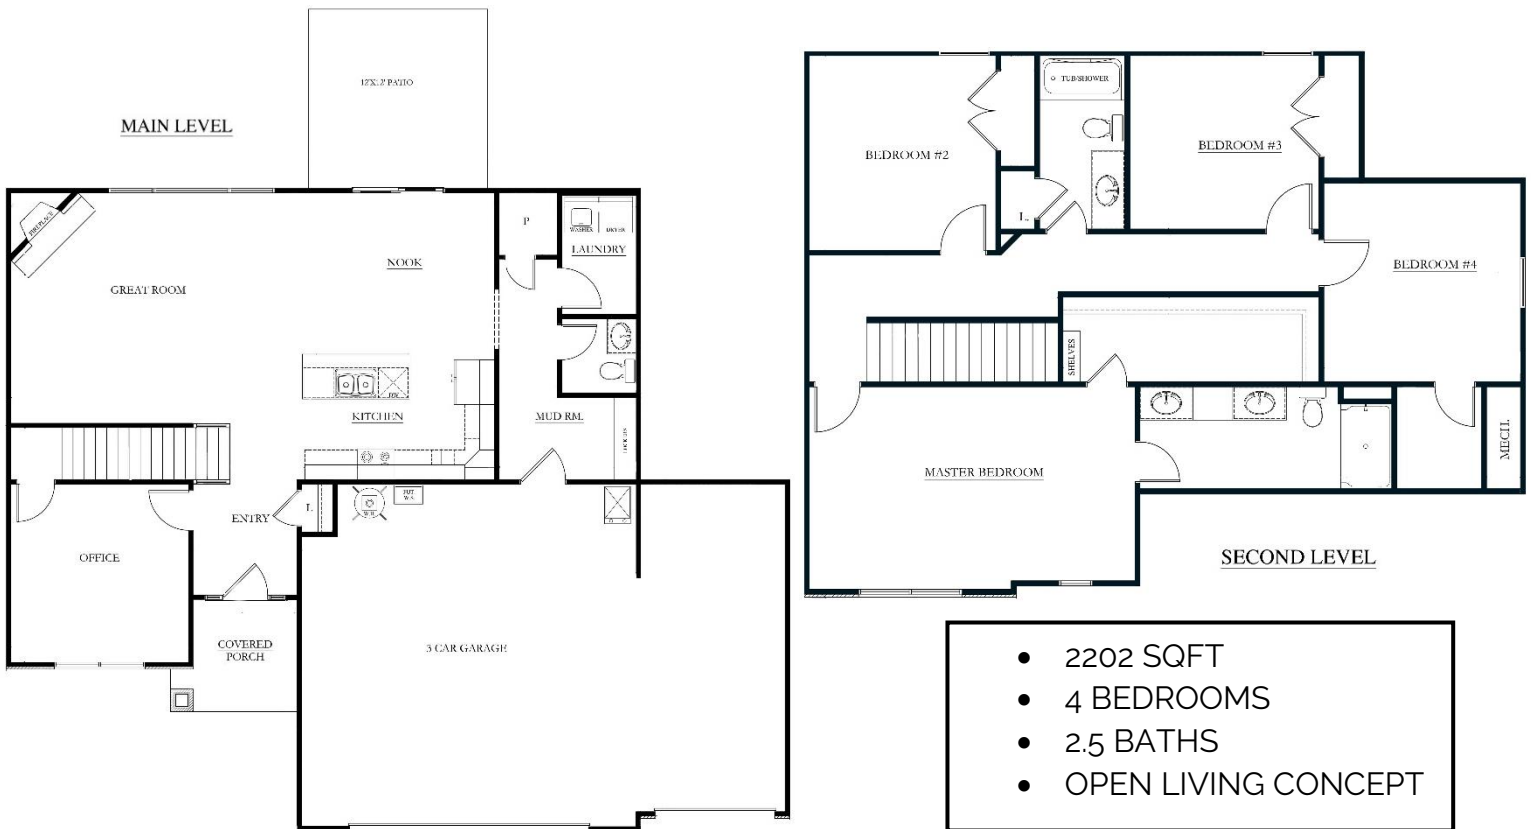

# THE FRESNO

HOME SQUARE FOOTAGES ARE APPROXIMATE AND ARE SUBJECT TO CHANGE. ALL HOME PLANS CAN BE PLACED ON A BASEMENT.

[WWW.MYMBNHOME.COM](http://WWW.MYMBNHOME.COM) | 260-337-3331 | MYMBNHOME@GMAIL.COM